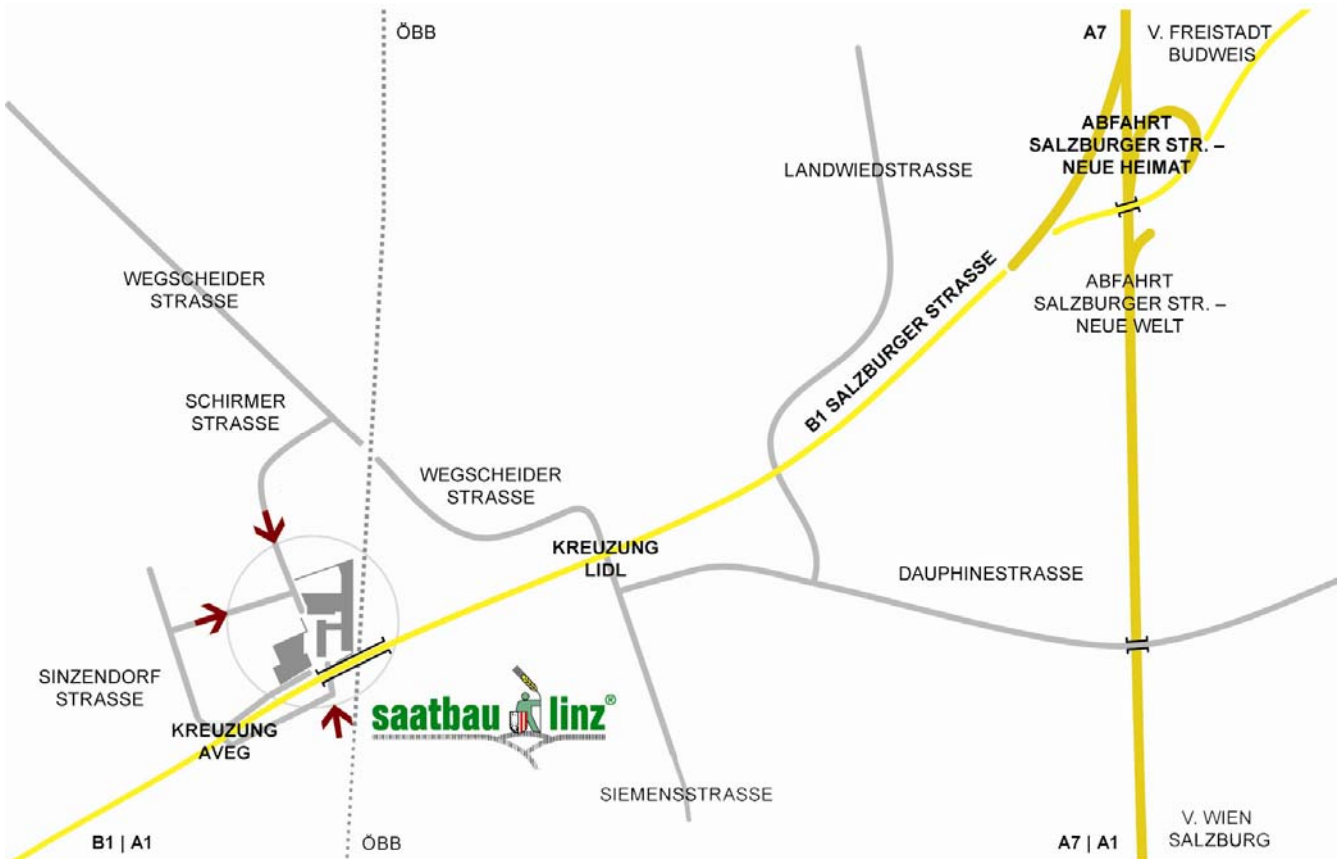

## Route map to SAATBAU LINZ - Headquarter Seed center Linz

### Contact for delivery of goods:

**Johannes RAAB**  
Tel: +43/732/38900-1557

**Business hours: Mo – Thu: 07.30 - 12.00 and 13.00 - 17.00**  
**Fr: 07.30 - 11.30**